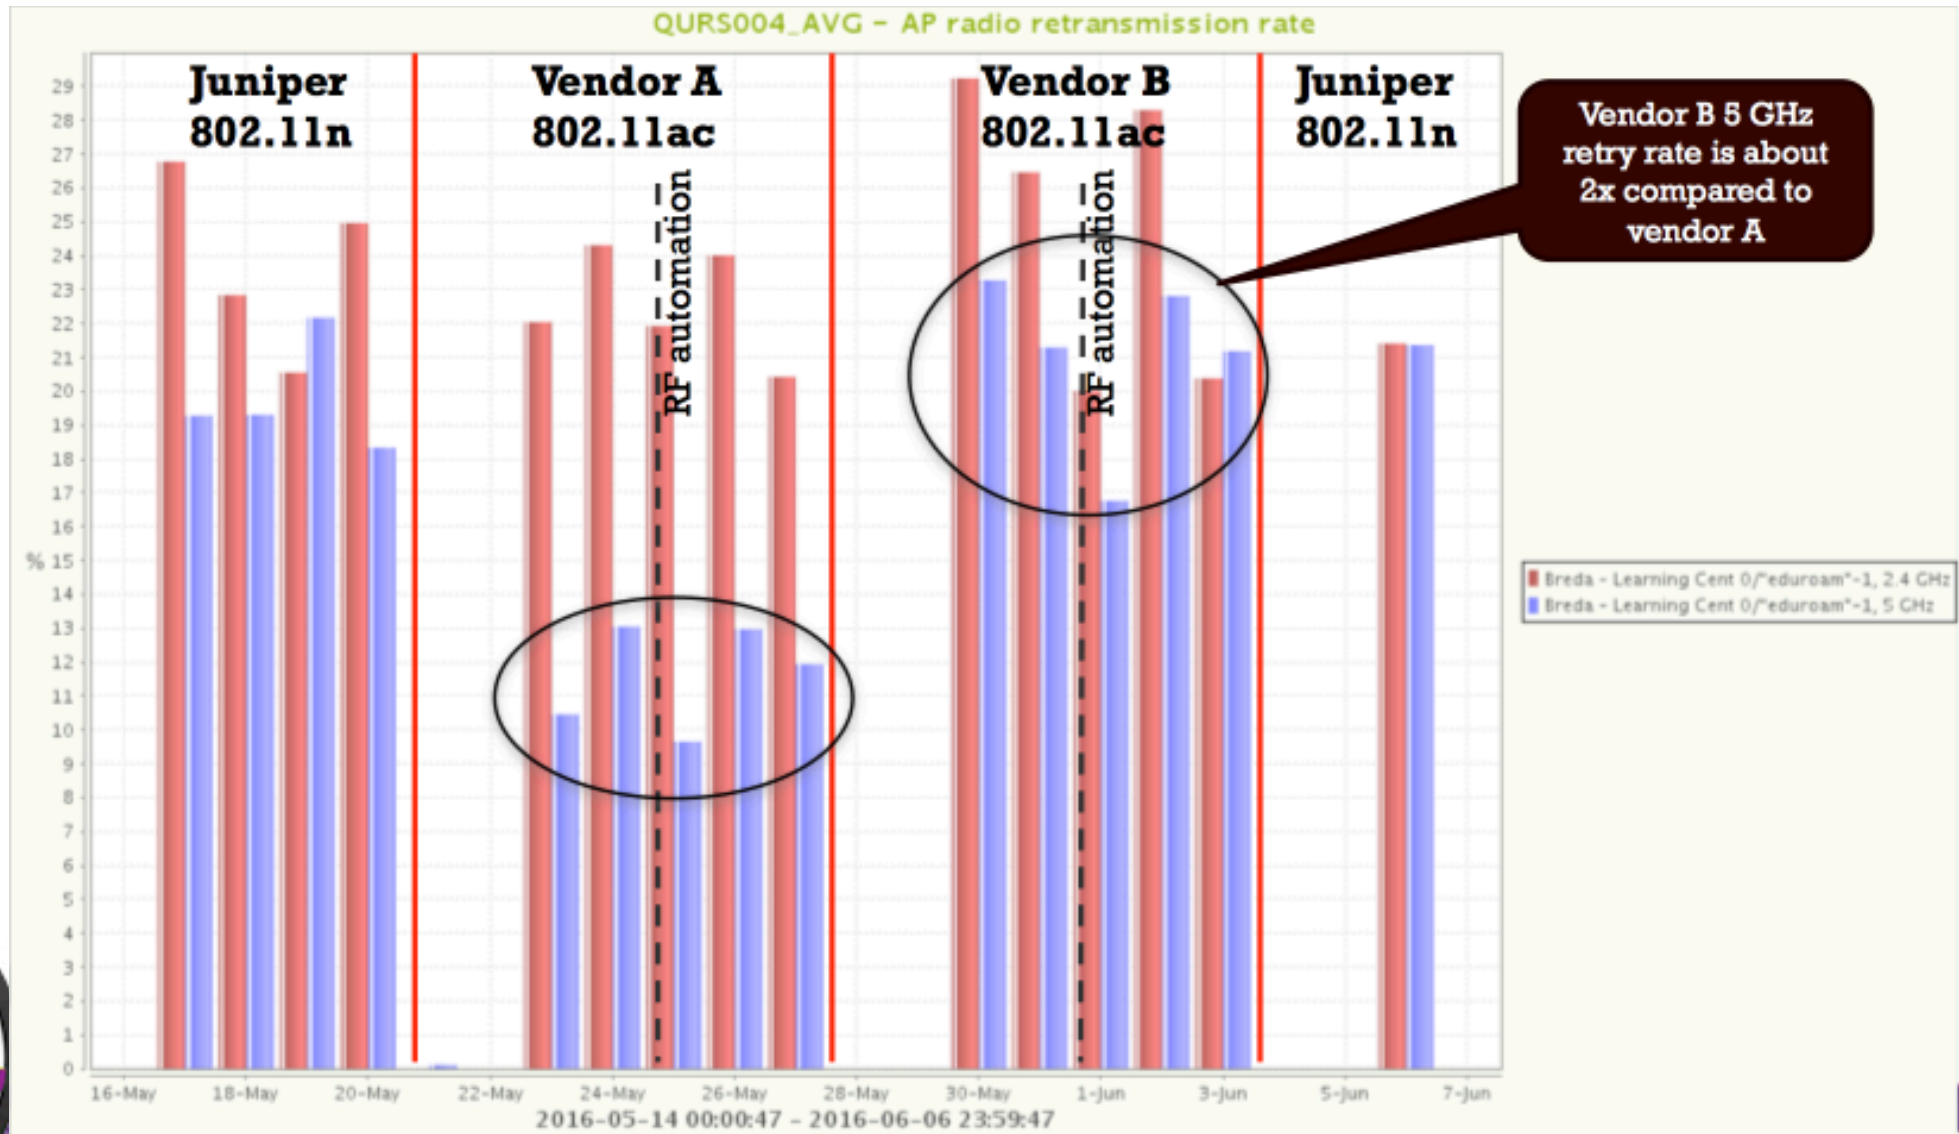

AP Retry Rate