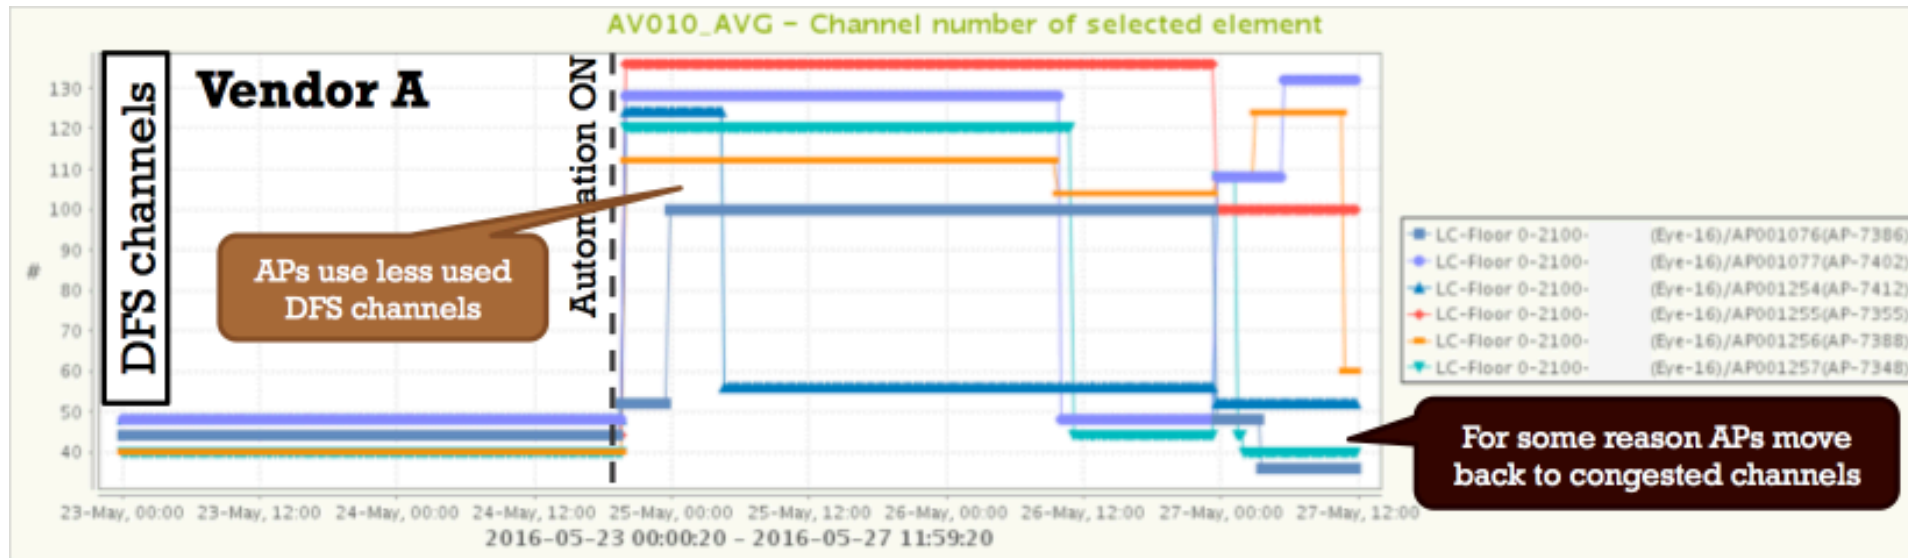

# Bake-Off Setup

- Avans University of Applied Sciences needed new Wi-Fi
- Previously Juniper, WLA-532 APs with 3x3 803.11n
- Cisco and Aruba were benchmarked against Juniper
- The latest 802.11ac wave 1 APs and SW (May 2016)
- One week/vendor

**Juniper**

**Vendor A**

**Vendor B**

**Juniper**

# Automated Channel Selection (5 GHz)