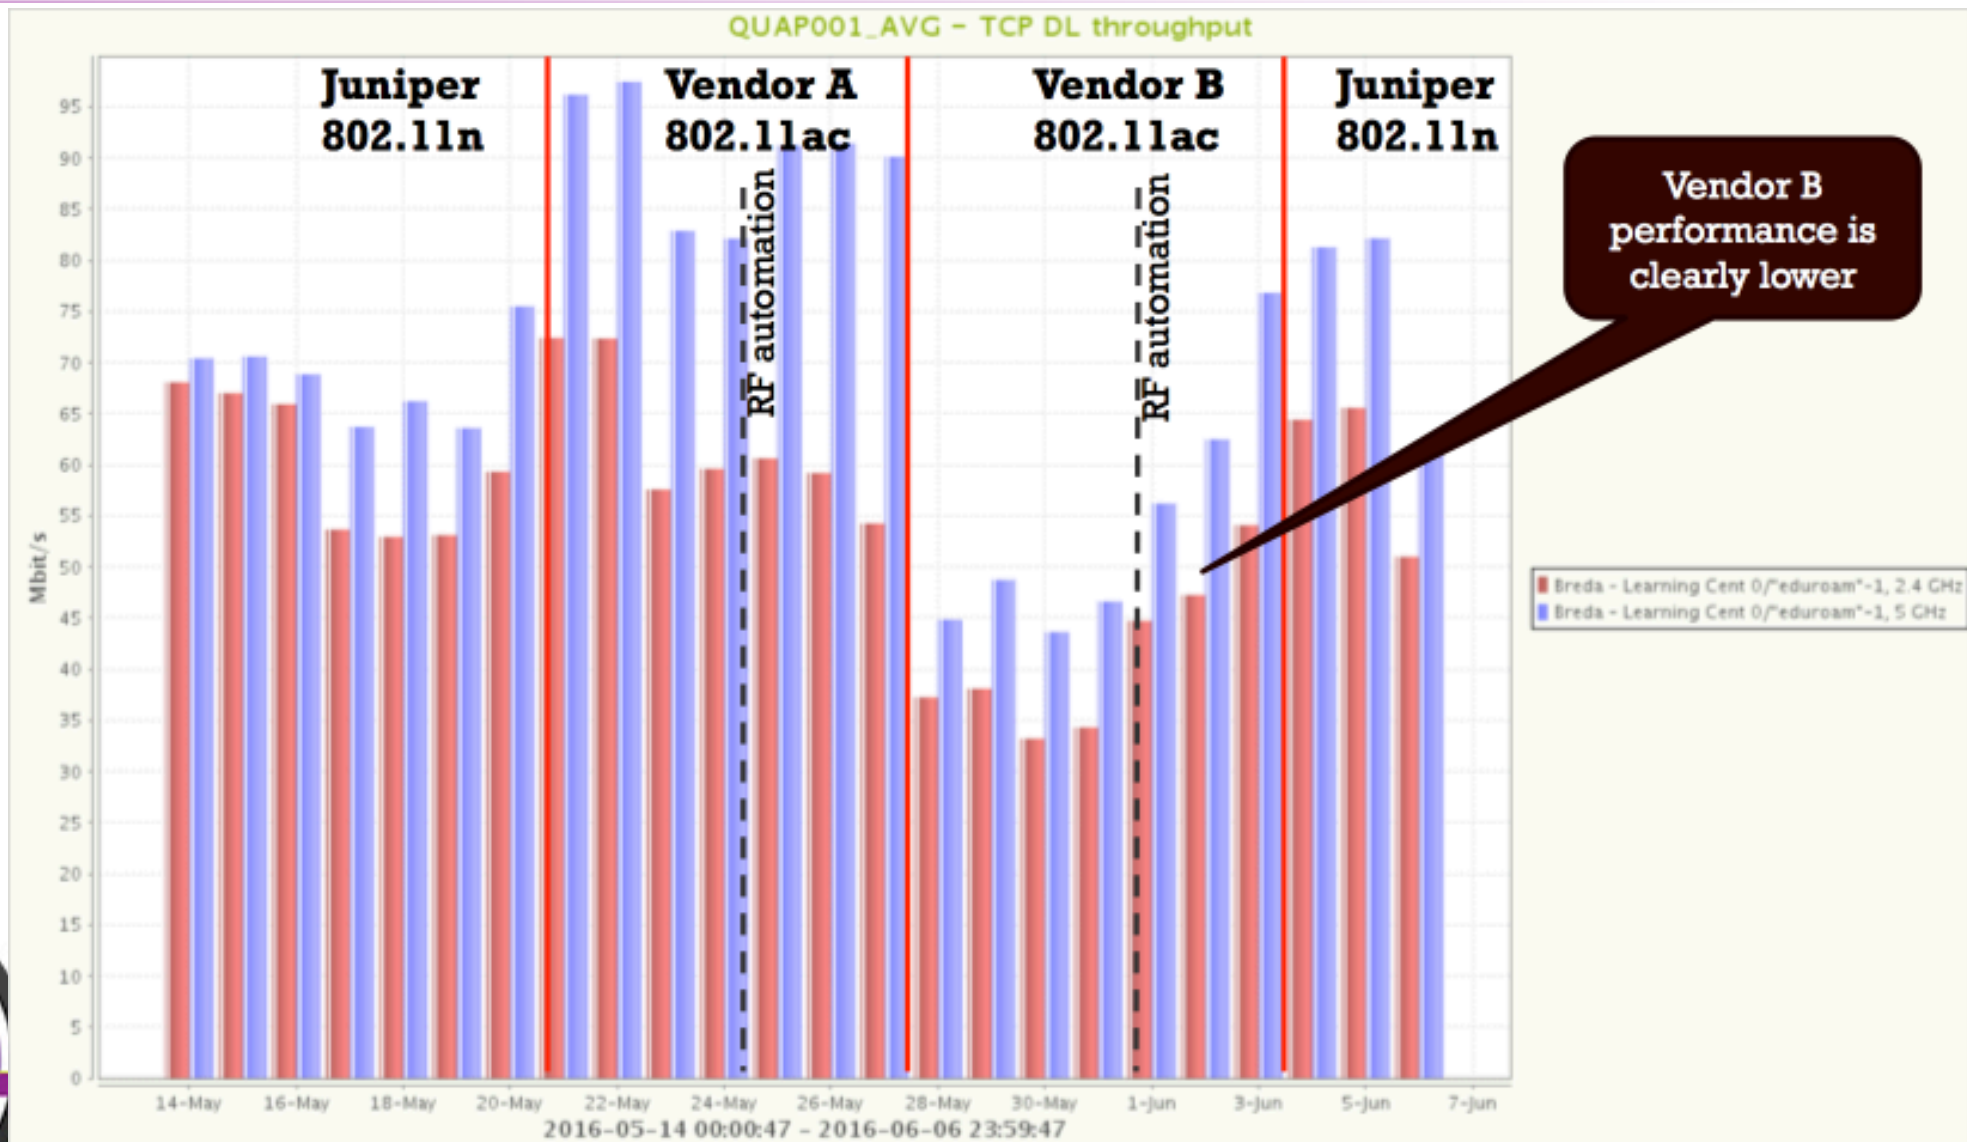

TCP Downlink Throughput