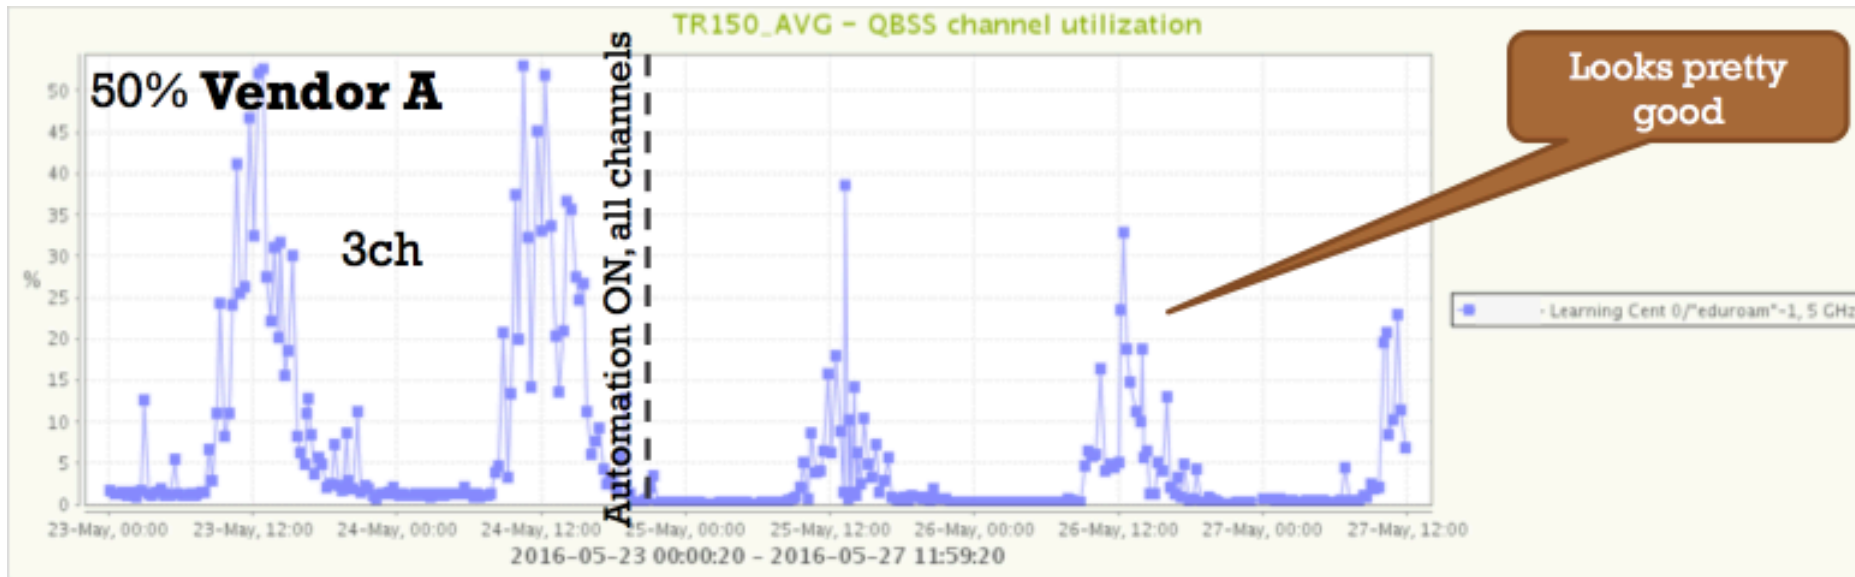

Utilization with RF Automation on (5 GHz)