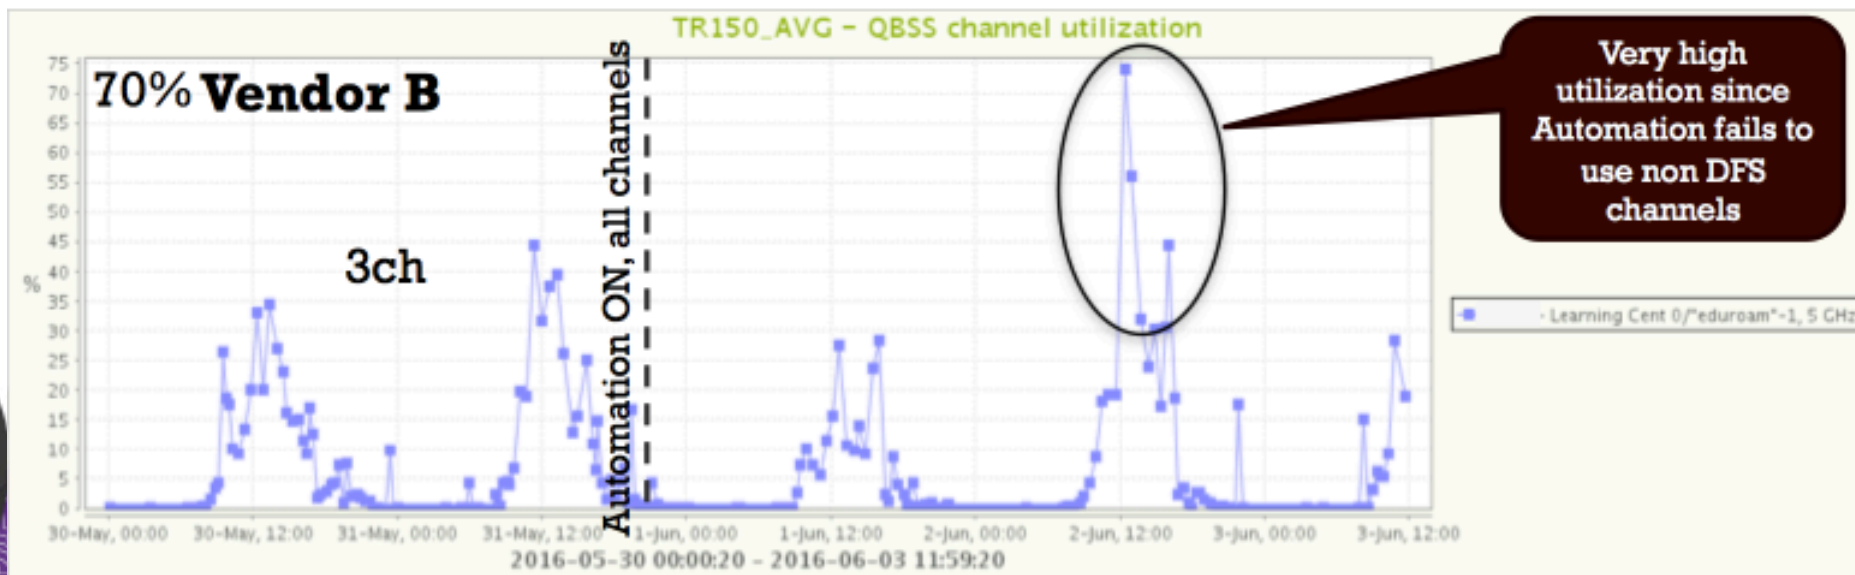

Utilization with RF Automation on (5 GHz)