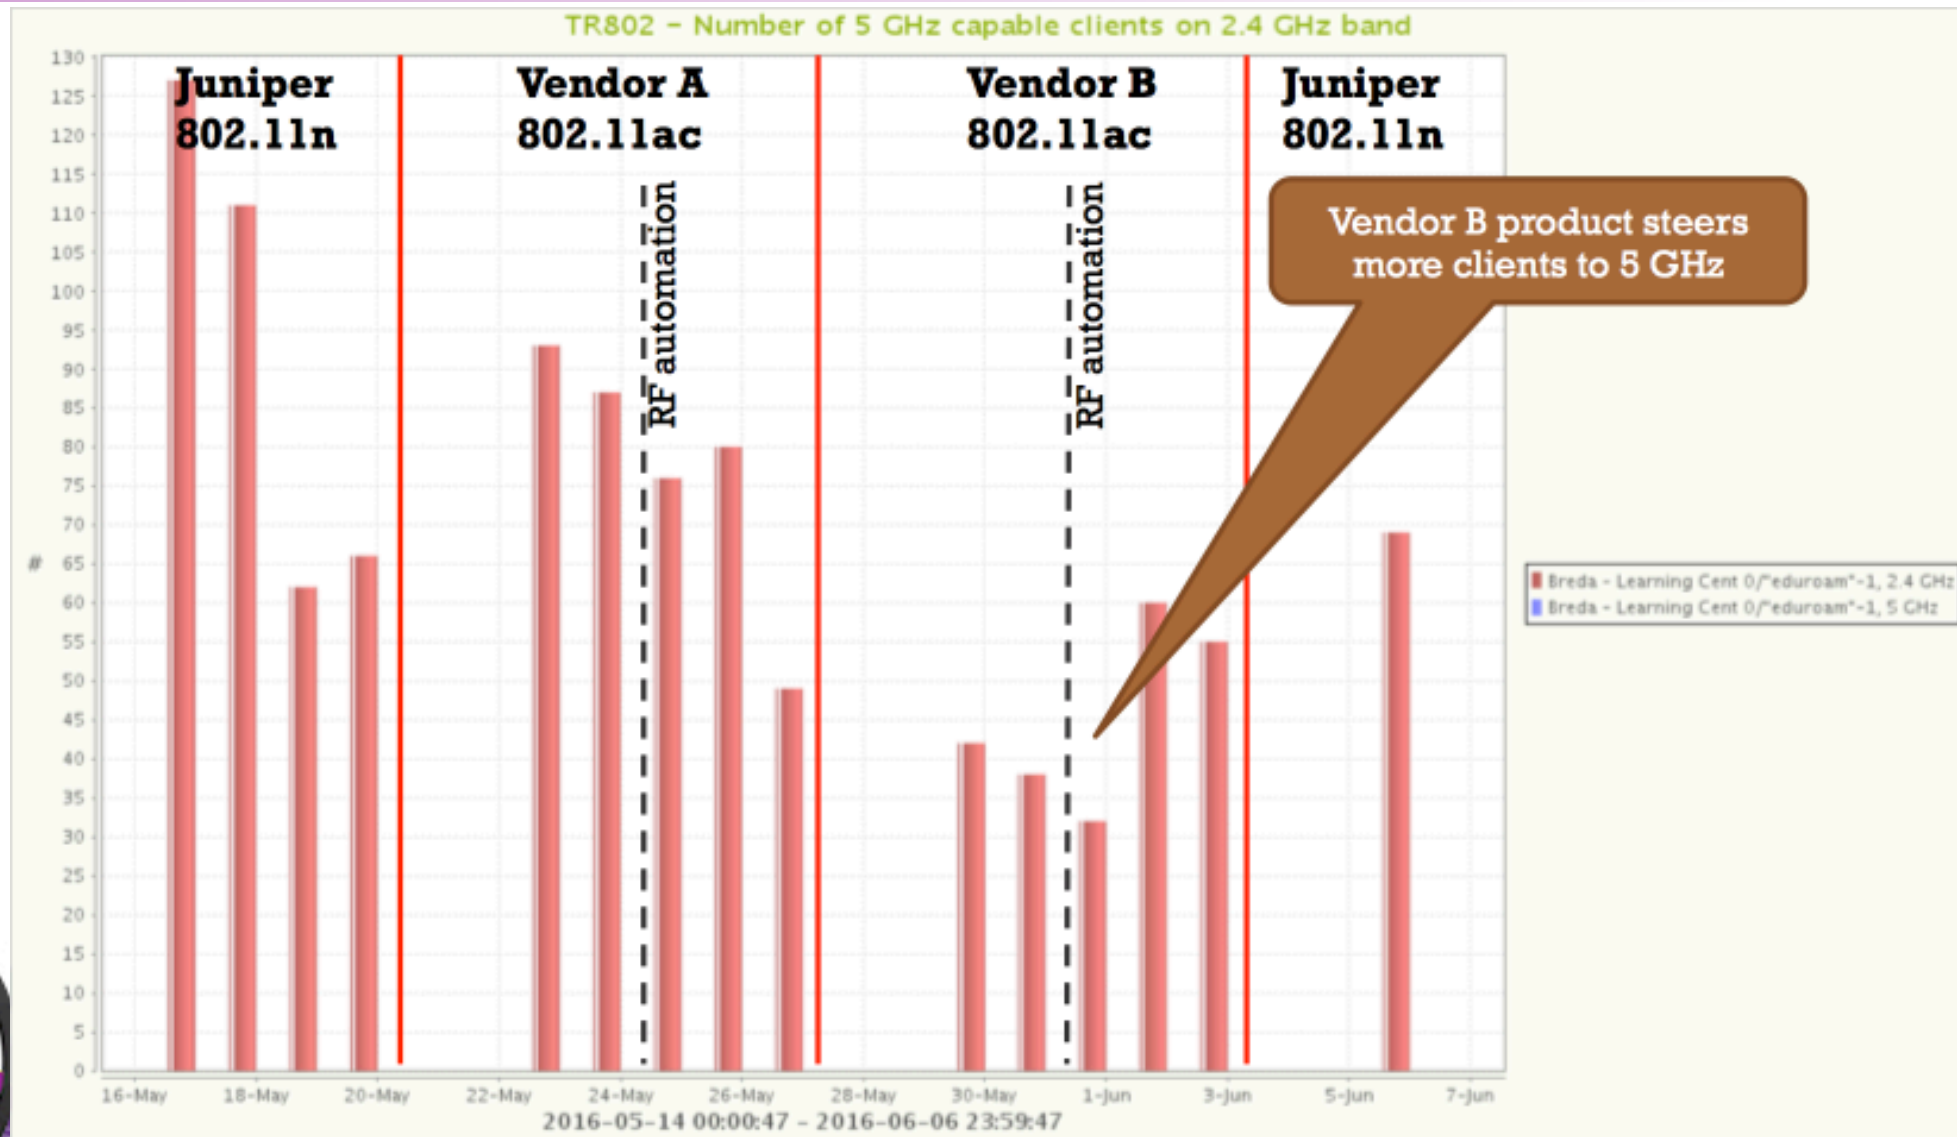

of 5 GHz Capable Clients at 2.4 GHz